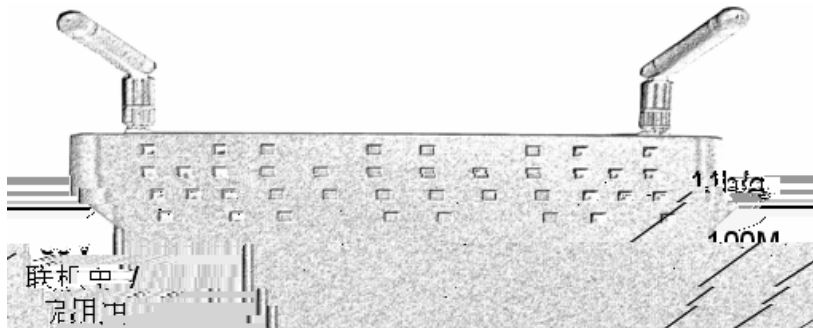

MX

2

Mobility System Softwar (MSS)2

Web WLAN RingMaster MX MP

IEEE 802.3af (PoE)

MP-71 LED

|  |           |     |     |
|--|-----------|-----|-----|
|  | 802.11b/g |     |     |
|  |           |     |     |
|  |           | LAN |     |
|  | /         | /   | N/A |