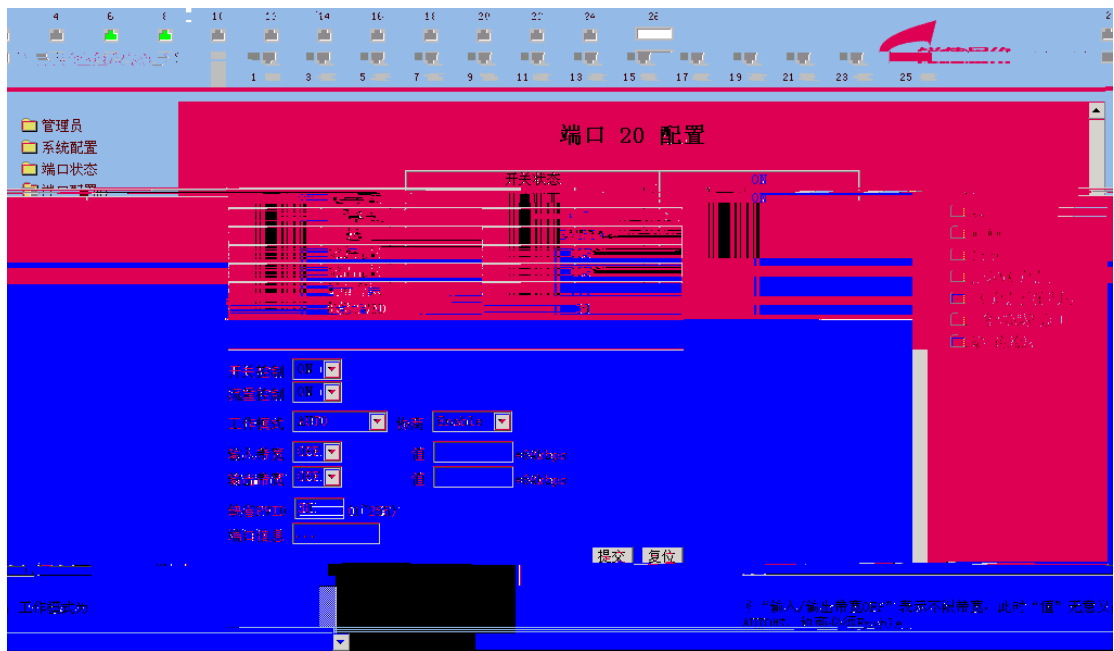

#### VLAN

The screenshot shows the Ruijie Network Management System interface. At the top, there is a status bar with port numbers 2, 4, 6, 8, 10, 12, 14, 16, 18, 20, 22, 24, and 26. Below this is a navigation menu on the left with options like '管理员', '系统配置', '端口状态', '端口配置', 'QoS', 'VLAN', 'TRUNK', '静态MAC地址', 'MAC地址生存周期', '广播风暴控制', and '端口镜像'. The main content area is titled 'VLAN' and contains a table with 'VLAN类型' and '查看详情' columns. The 'VLAN类型' column shows 'Tag Based VLAN' and 'Port Based VLAN'. The '查看详情' column has a link icon. Below the table, there is a '类型选择' dropdown menu set to 'Port Based VLAN' and a '提交' button.

## VLAN1

VLAN

VLAN

4

VID

VLAN

VID

1

VID

Tag VLAN  
VLAN

VID

21-23