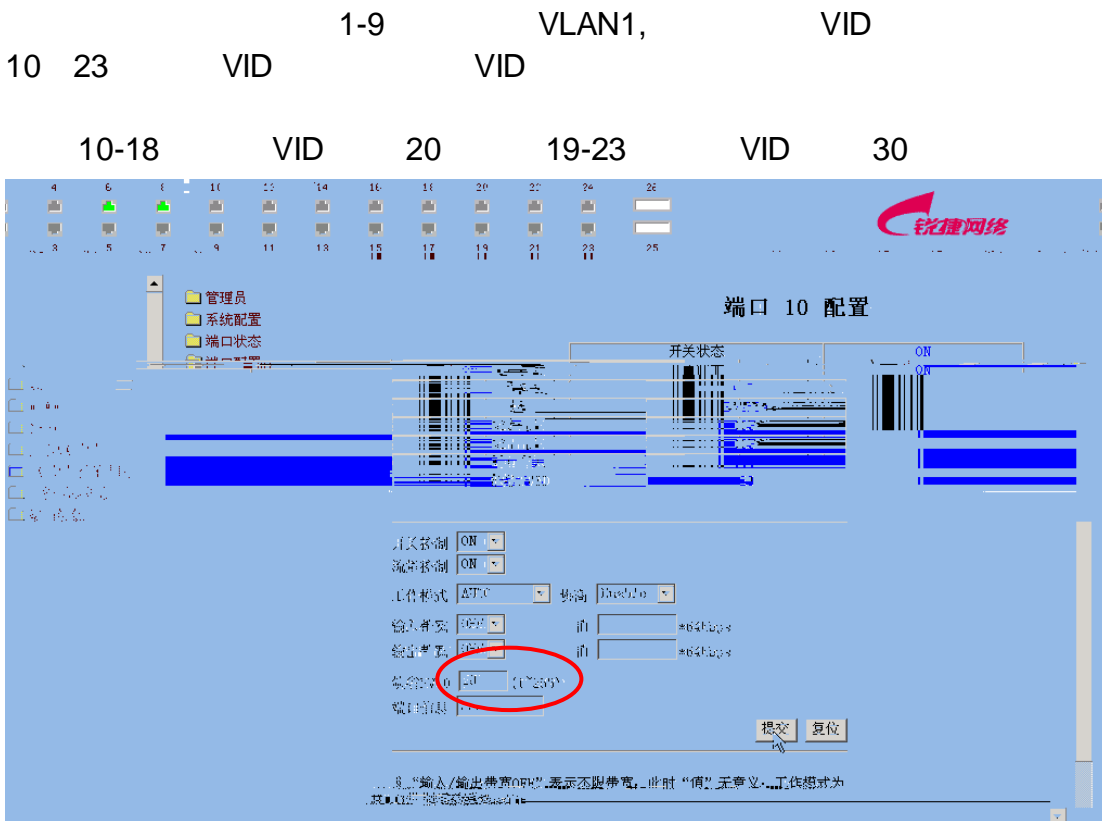

The screenshot shows the Ruijie Network Management System interface. At the top, there is a status bar with port numbers 2, 4, 6, 8, 10, 12, 14, 16, 18, 20, 22, 24, and 26. Below this is a navigation menu on the left with options like '管理员', '系统配置', '端口状态', and '端口配置'. The main content area is titled 'VLAN' and contains a table with 'VLAN类型' and '查看详情' columns. The 'VLAN类型' column shows 'Tag Based VLAN' and 'Port Based VLAN'. The '查看详情' column has a link icon. Below the table, there is a '类型选择' dropdown menu set to 'Port Based VLAN' and a '提交' button.

#### VLAN

The screenshot shows the Ruijie Network Management System interface. At the top, there is a status bar with port numbers 2, 4, 6, 8, 10, 12, 14, 16, 18, 20, 22, 24, and 26. Below this is a navigation menu on the left with options like '管理员', '系统配置', '端口状态', '端口配置', 'QoS', 'VLAN', 'TRUNK', '静态MAC地址', 'MAC地址生存周期', '广播风暴控制', and '端口镜像'. The main content area is titled 'VLAN' and contains a table with 'VLAN类型' and '查看详情' columns. The 'VLAN类型' column shows 'Tag Based VLAN' and 'Port Based VLAN'. The '查看详情' column has a link icon. Below the table, there is a '类型选择' dropdown menu set to 'Port Based VLAN' and a '提交' button.

## VLAN1

VLAN

VLAN

4

VID

VLAN

VID

1

VID

Tag VLAN  
VLAN

VID

21-23