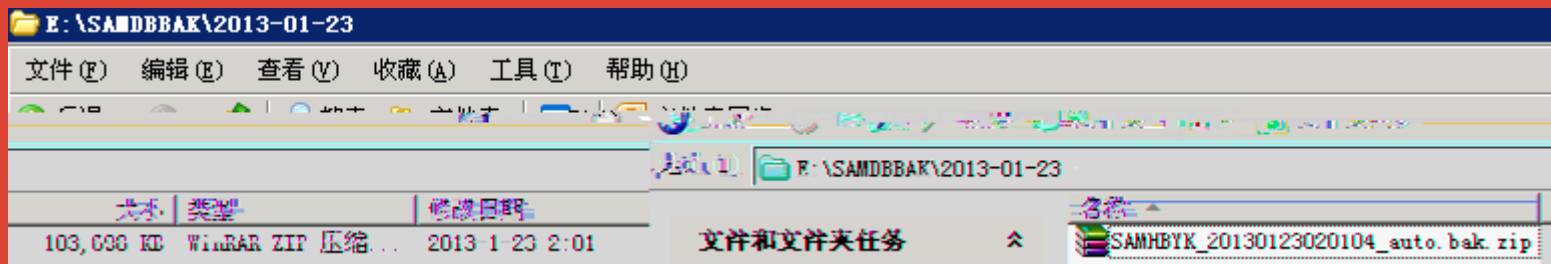

SAM

zip

FTP

FTP

SAM

SAM

The image shows a screenshot of a network device's configuration interface. A dialog box titled "修改FTP配置" (Modify FTP Configuration) is open, showing fields for "FTP服务器地址" (FTP Server Address) set to "172.16.50.124" and "端口" (Port) set to "21". Below these fields are "测试" (Test) and "保存" (Save) buttons. At the bottom of the dialog, the "文件路径" (File Path) is set to "ftp://172.16.50.124:21/TTT" with a "修改" (Modify) button. In the background, a file explorer window is visible, showing a directory structure: "计算机" (Computer) > "ftp (F:) > ftproot > ttt > TTT". The file explorer shows a list of files and folders with columns for "名称" (Name) and "修改日期" (Modified Date). The file list includes a folder "2012-02-15" and several files with names like "2012/2/15/2000", "2012/2/15/2001", "2012/2/15/2002", "2012/2/15/2003", "2012/2/15/2004", "2012/2/15/2005", and "2012/2/15/2006".