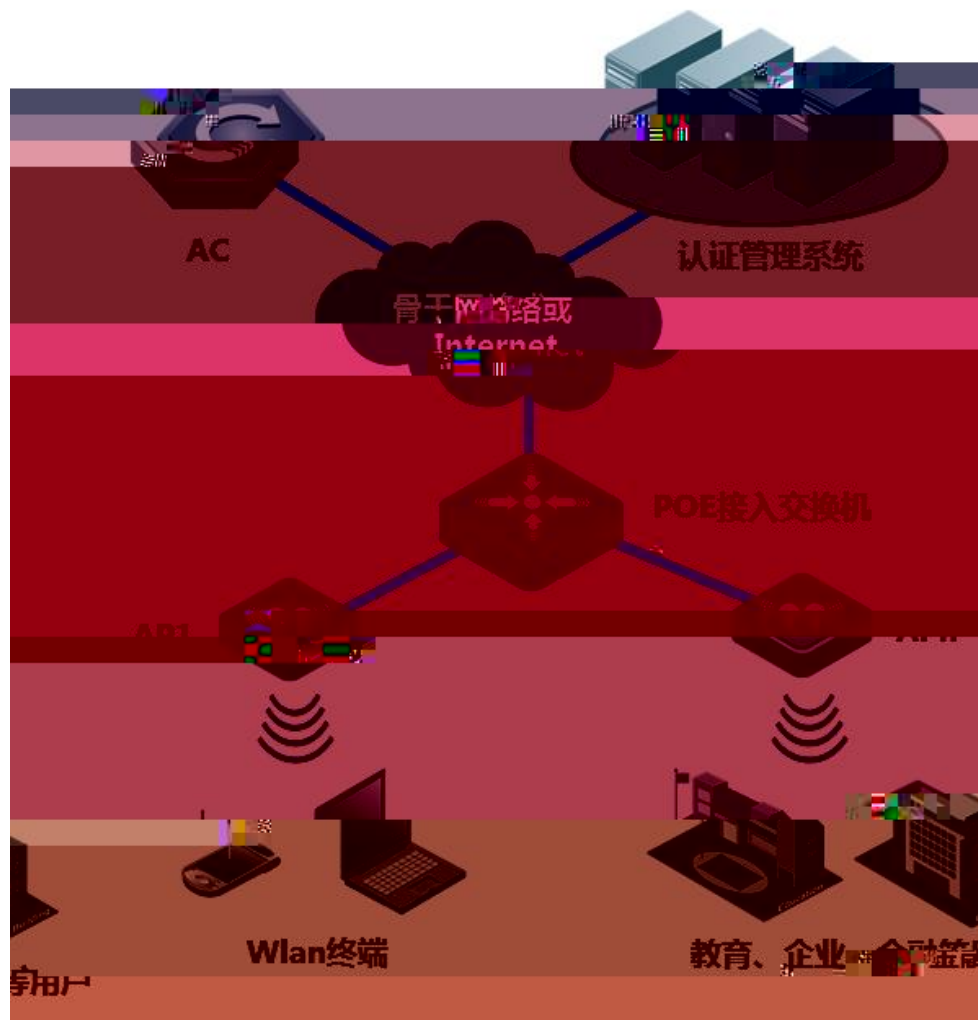

目录 Contents

1

2

3

—	AP	/	
3Hz	AP	uboot	
—	AP		
3Hz	AP	Link down	
—	AP	CAPWAP	
3Hz	AP		
—	AP	CAPWAP	
3Hz	AP	CAPWAP	
3Hz 2 2	AP		

目录 Contents

1

2

3

	11axsupport enable			
	no 11axsupport enable			
	no	11ax		
	Radio	11ax	11ax	STA
	dot11radio			

	long-gi { 0.8 1.6 3.2 }			
	no long-gi			
	no	11AX	0.8us	
	0.8	OFDM		0.8us
	1.6	OFDM		1.6us
	3.2	OFDM		3.2us
			0.8us	
	dot11radio			