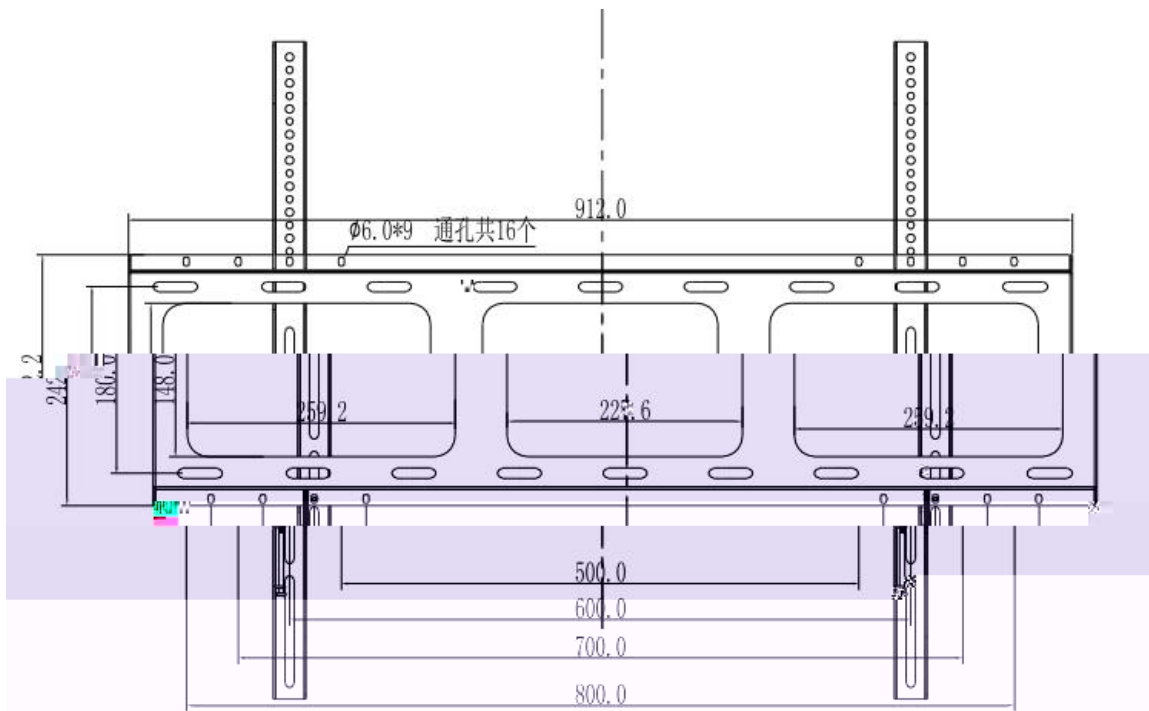

copyright © 2017

1		1	
2		1	
3		1	
4		2	
5		1	
6		1	
7		1	
8		2	
9		1	

		RG-IIB-K75A	RG-IIB-K86A
		1741. 7x103. 4x1060. 2	1995. 2x111. 9x1206. 3
		mm 400mm	mm 400mm
	(OPS)		

5000m

5000m

5000m

3

4

" "

		/PCS	
		1	
		2	
	VESA PE 0.04mm*150mm*190mm	1	
	8*80m	8	
	4*10mm 8mm	2	+
	M5*100mm	2	+

1

2 M4

A

160KG

2 M5*100

2mm-10mm

B;

3

10mm

8*80

4

8

85mm

C