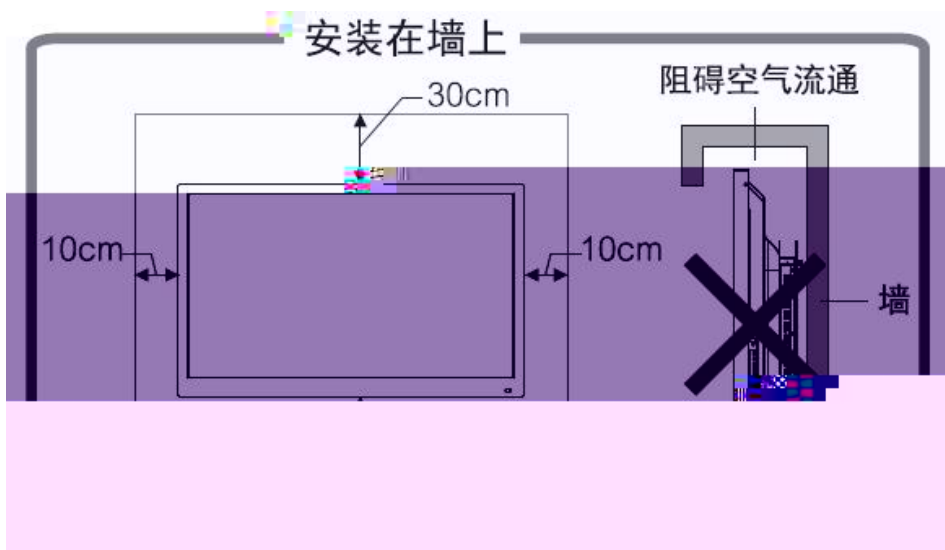

copyright © 2017

1		1	
2		1	
3		1	
4		2	
5		1	
6		1	
7		1	
8		2	
9		1	

		RG-IIB-K75A	RG-IIB-K86A
		1741. 7x103. 4x1060. 2	1995. 2x111. 9x1206. 3
		mm 400mm	mm 400mm
	(OPS)		

5000m

5000m

5000m

3

4

" "

		/PCS	
		1	
		2	
	VESA PE 0.04mm*150mm*190mm	1	
	8*80m	8	
	4*10mm 8mm	2	+
	M5*100mm	2	+

1

2 M4

A

160KG

2 M5*100

2mm-10mm

B;

3

10mm

8*80

4

8

85mm

C