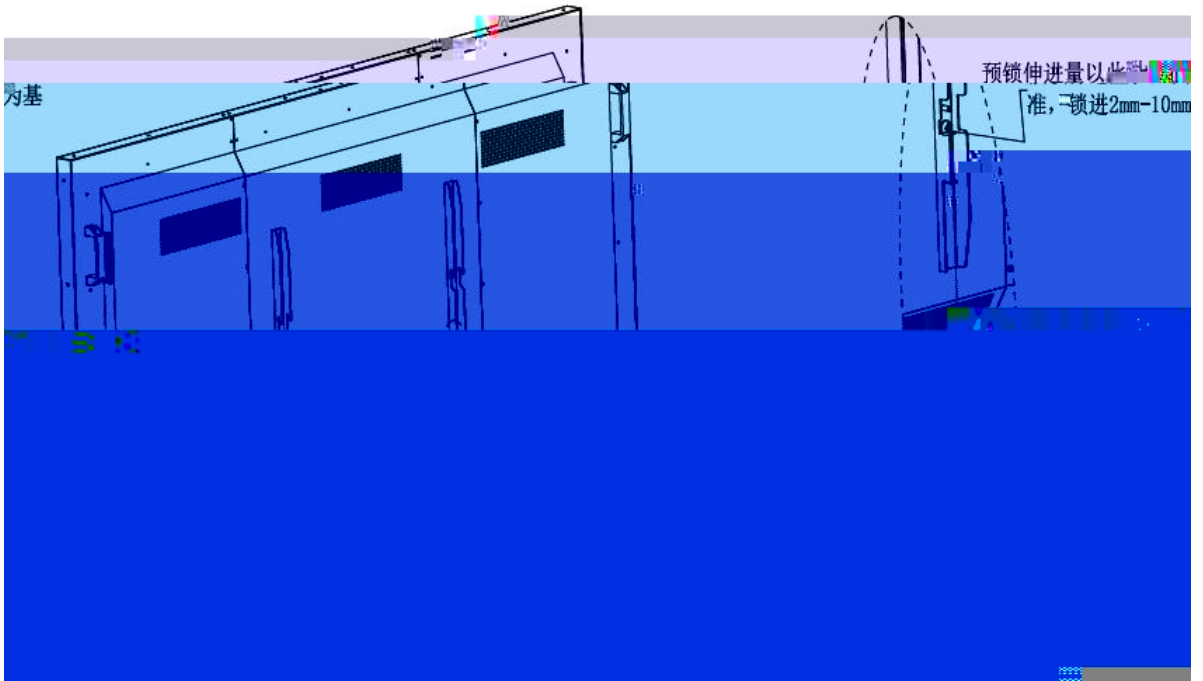

" "

		/PCS	
		1	
		2	
	VESA PE 0.04mm*150mm*190mm	1	
	8*80m	8	
	4*10mm 8mm	2	+
	M5*100mm	2	+

1

2 M4

A

160KG

2 M5*100

2mm-10mm

B;

3

10mm

8*80

4

8

85mm

C