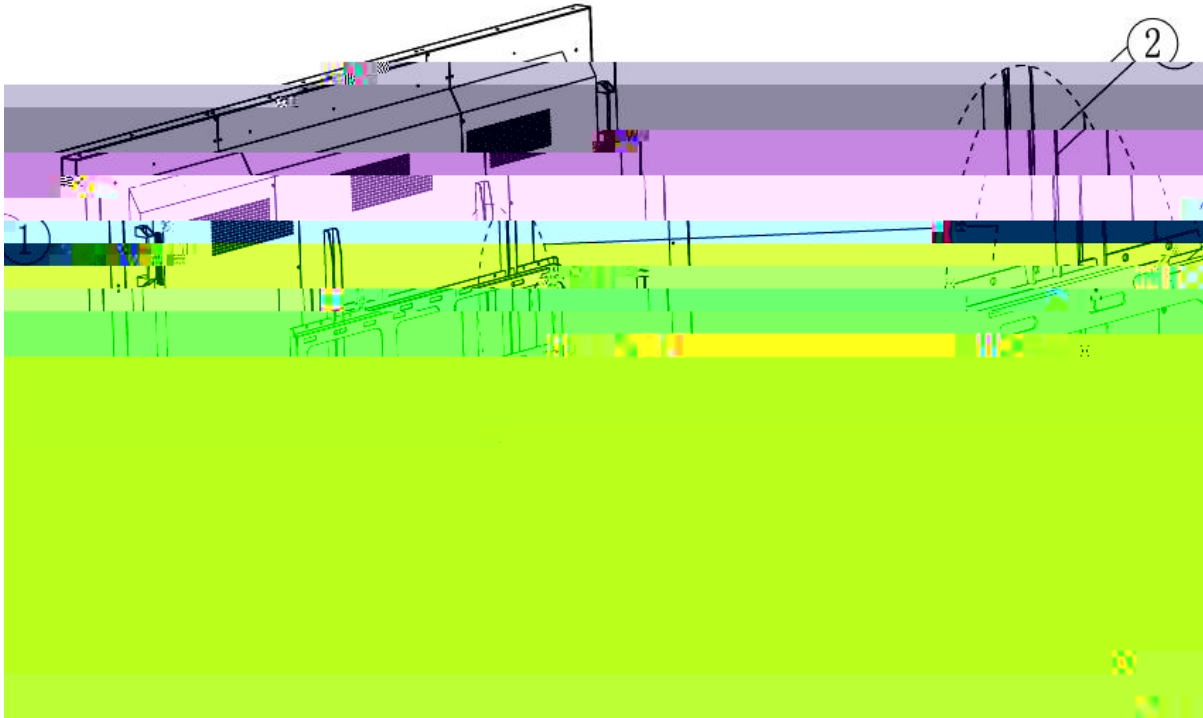

copyright © 2017

1		1	
2		1	
3		1	
4		2	
5		1	
6		1	
7		1	
8		2	
9		1	

		RG-IIB-K75A	RG-IIB-K86A
		1741. 7x103. 4x1060. 2	1995. 2x111. 9x1206. 3
		mm 400mm	mm 400mm
	(OPS)		

5000m

5000m

5000m

3

4

" "

		/PCS	
		1	
		2	
	VESA PE 0.04mm*150mm*190mm	1	
	8*80m	8	
	4*10mm 8mm	2	+
	M5*100mm	2	+

1

2 M4

A

160KG

2 M5*100

2mm-10mm

B;

3

10mm

8*80

4

8

85mm

C