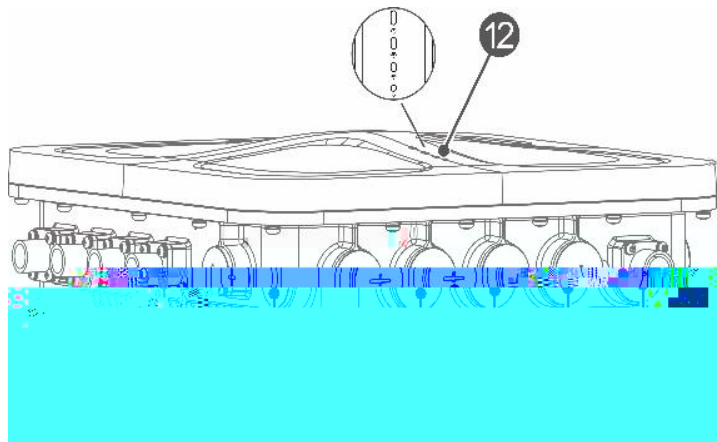

1		M16
2	LAN1/HPoE	IEEE802.3af 802.3at802.3btPoE
3	LAN2/IoT	
4	LAN3/SFP+	10G
5	LAN4/SFP+	10G
6	Console	Console
7		IP68
8		
9	5G	5G
10	2.4G	2.4G
11	5G	5G
12